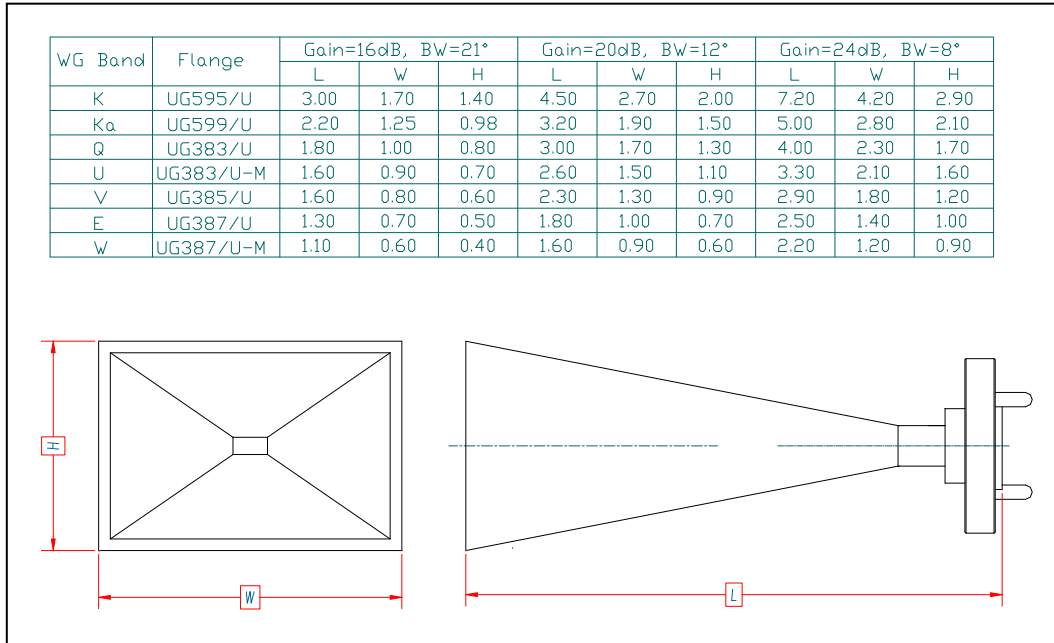

Standard Rectangular Gain Horn Antenna Outlines:

Standard Conical Gain Horn Antenna Outlines: